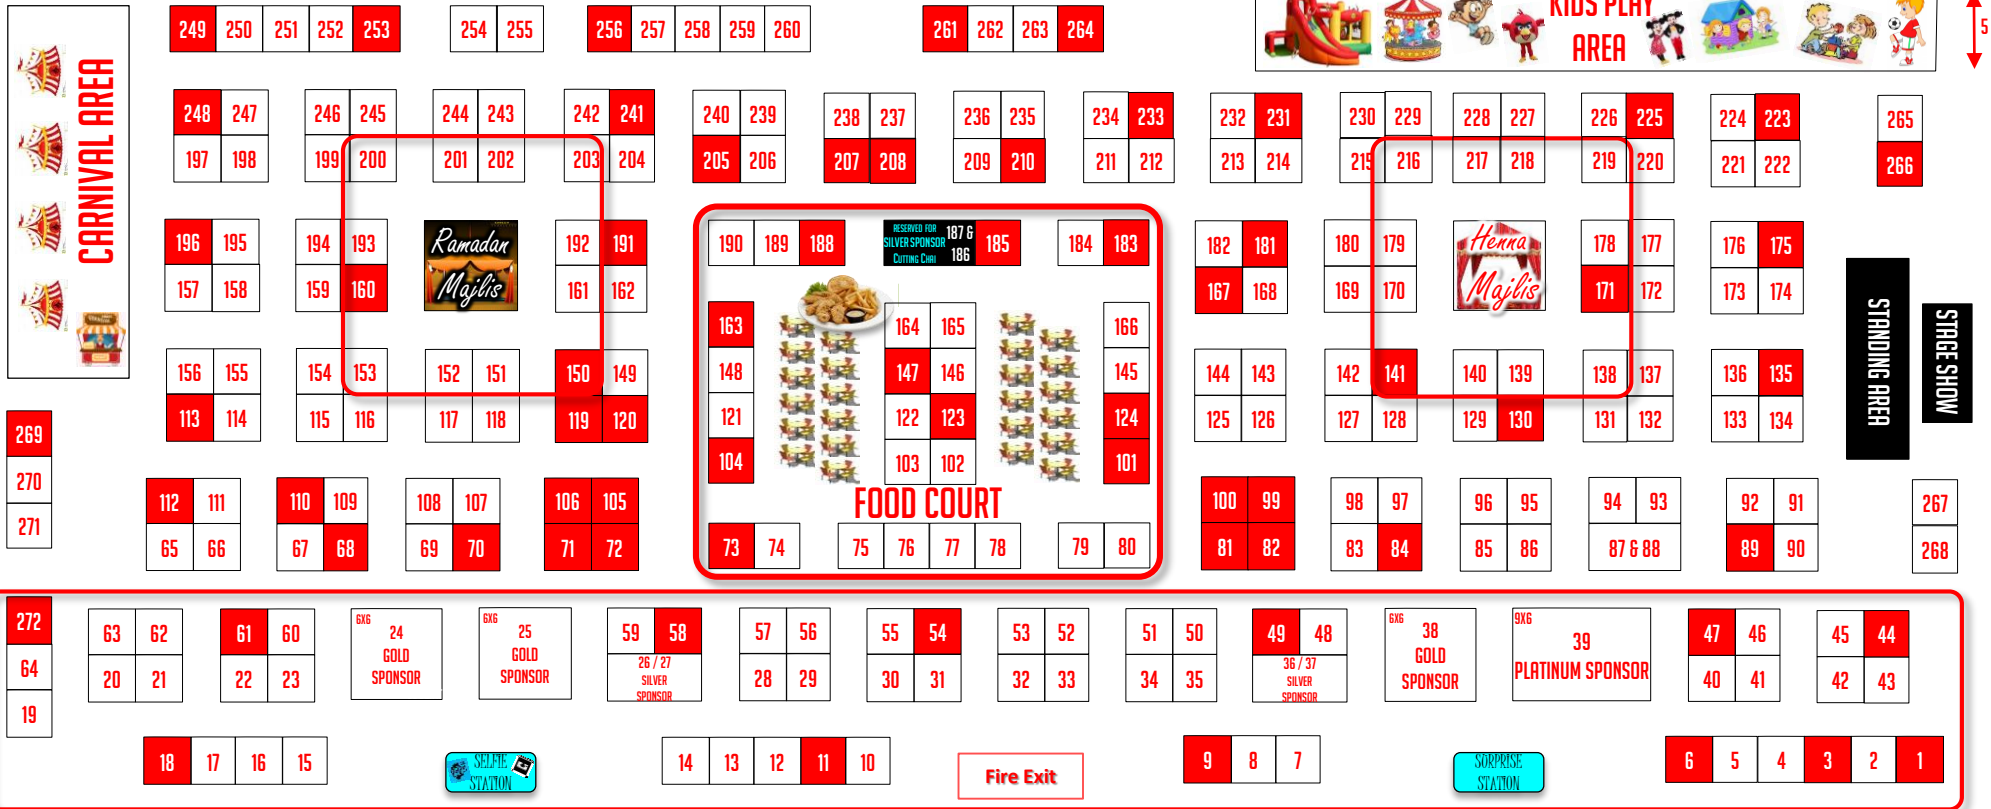

6TH EDITION

RAMADAN NIGHT MARKET

1ST - 10TH JUNE, 2017

HALL 7 & 8

FLOOR PLAN

ENTRANCE

PREMIUM AREA

ENTRANCE

*Space Only AED 500 Less
 *All prices are fixed and are the same to all Exhibitors
 *Floor Plan is subject to change
 *Stands are allocated on first come first serve basis

Sold ■

FOOD COURT
 9 SQ.MT - SHELL SCHEME
 PREMIUM - AED 13,500

9SQ.M - (SHELL SCHEME)
 STAND WITH STRUCTURE
 PREMIUM - AED 15,000
 NON - PREMIUM - AED 12,000

18 SQ.M - (SHELL SCHEME)
 STAND WITH STRUCTURE
 PREMIUM - AED 30,000
 NON - PREMIUM - AED 24,000